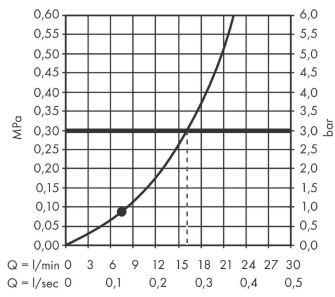

Rainfinity
Overhead shower 250 1jet
Surfaces: **Matt Black**   Article Number: **26228670**

Flowchart

The consumption was measured in combination with the appropriate fittings (thermostat/mixer/in-wall valve) to reflect actual application in practice.