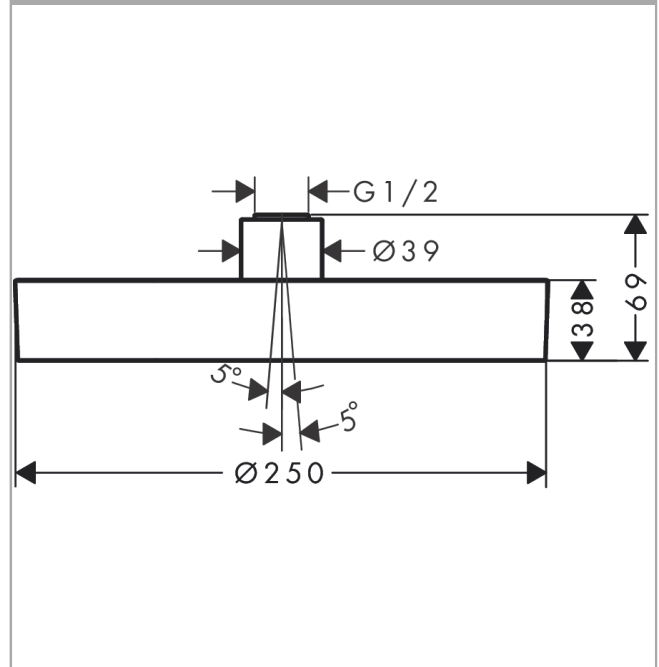

Scale drawing